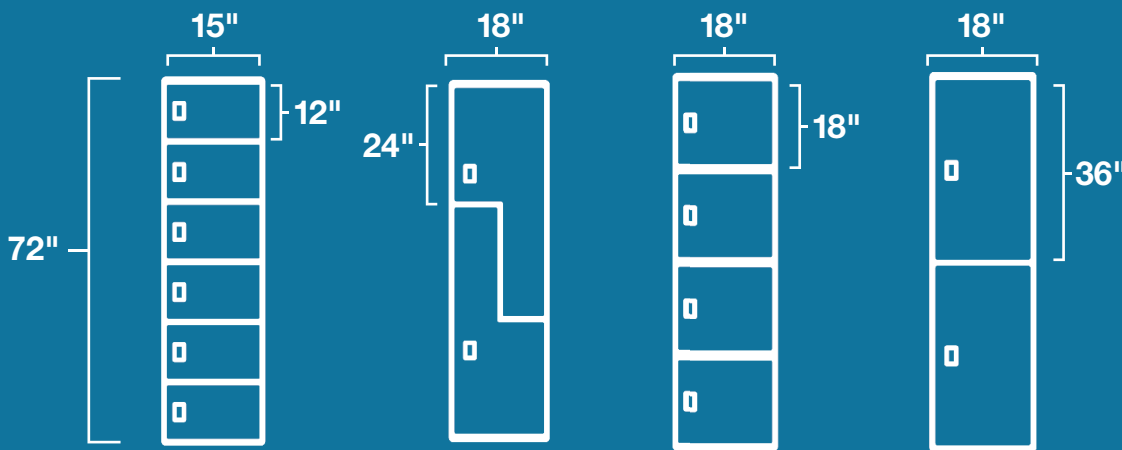

A Few Standard Locker Sizes

Available in nearly any custom sizes & layouts

Compatible with any locking system

Available Finishes:
Laminate
Phenolic
Powder Coated Steel
Stainless Steel

Corporate Headquarters
 945 North Oaklawn Avenue
 Elmhurst, Illinois 60126
 o: 630.350.3453
 e: info@bradfordsystems.com