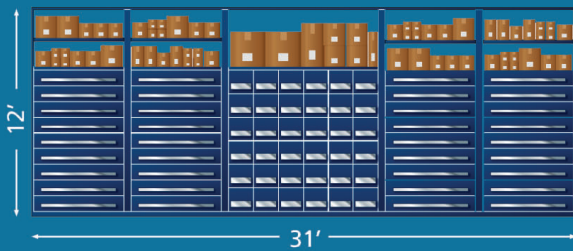

Static Shelving VS Modula VLM