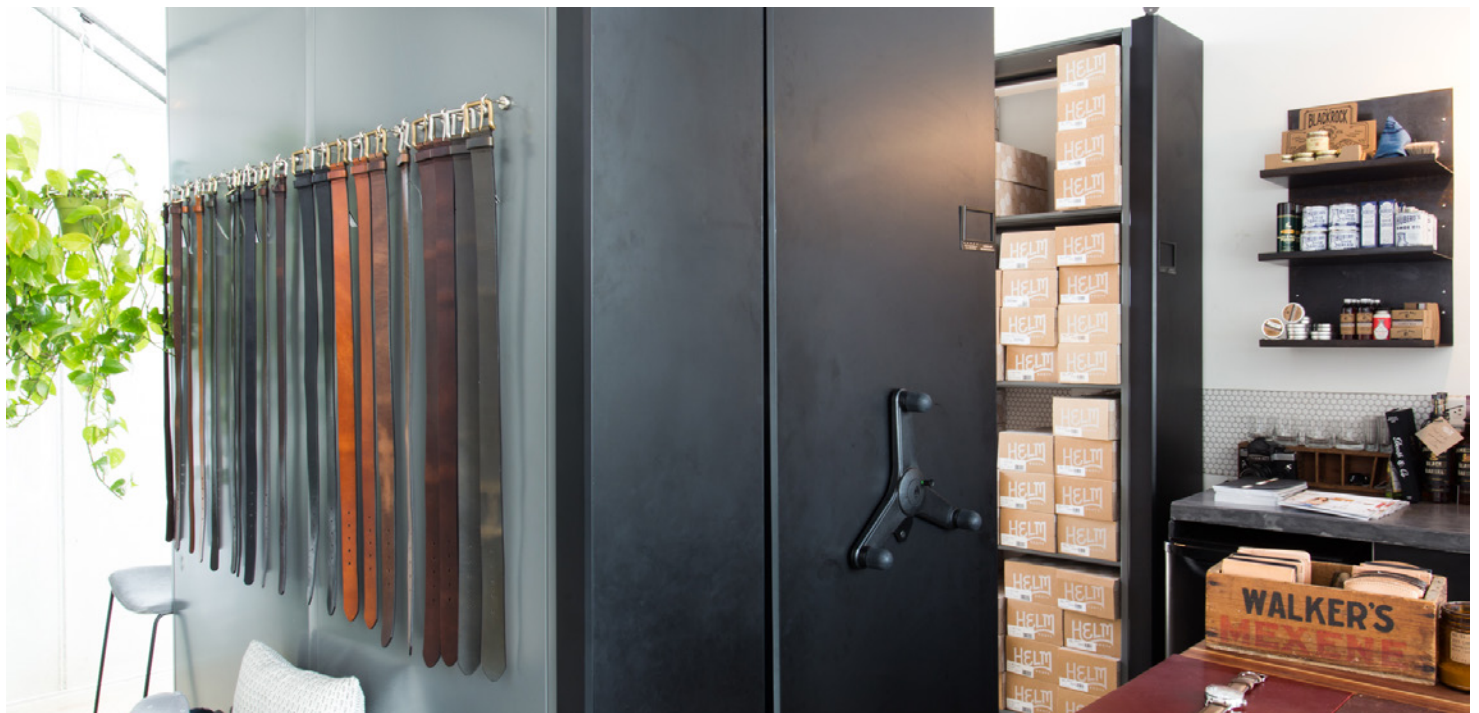

TIER ONE

W100

Suede

White

SF204

Suede

Opal (Almond)

SF208

Suede

Folkstone

SF213

Suede

Fog Gray

BLK100

Suede

Black

AF232

Suede

Natural Linen

WF275

Suede

Hardrock Maple

WF270

Suede

Cabinet Maple