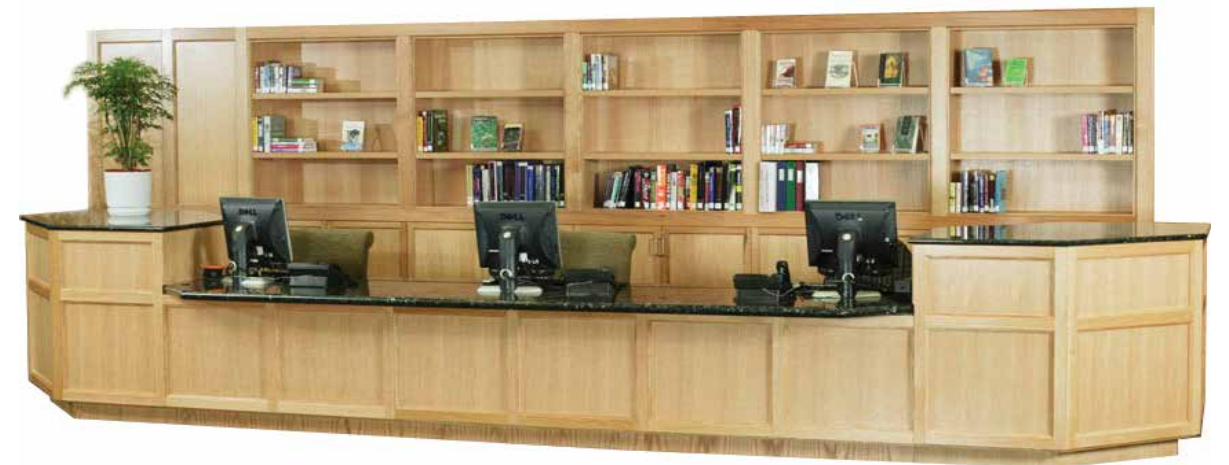

Reception, Reference, Concierge and Circulation Desks

The place for information.

No longer just an input/output station, but rather the focal point of a space, this area acts as the major point of service, traffic and information. Large or small, standard or custom, Worden provides information desks that address function, space, and design.

CRI

The CRI (Circulation, Reference, and Information) desk addresses the needs of librarians in a versatile line that can be reconfigured and adjusted to fit a variety of spaces and uses. This desk has become the focal point of the library - the major point of service, traffic and information.

Liberty Desk

The Liberty Desk is a combination of quality and affordability designed to meet the needs of circulation, reference and information functions in learning spaces. With the right options you can create a perfect working space ready to stand up to any high-traffic, well used environment.