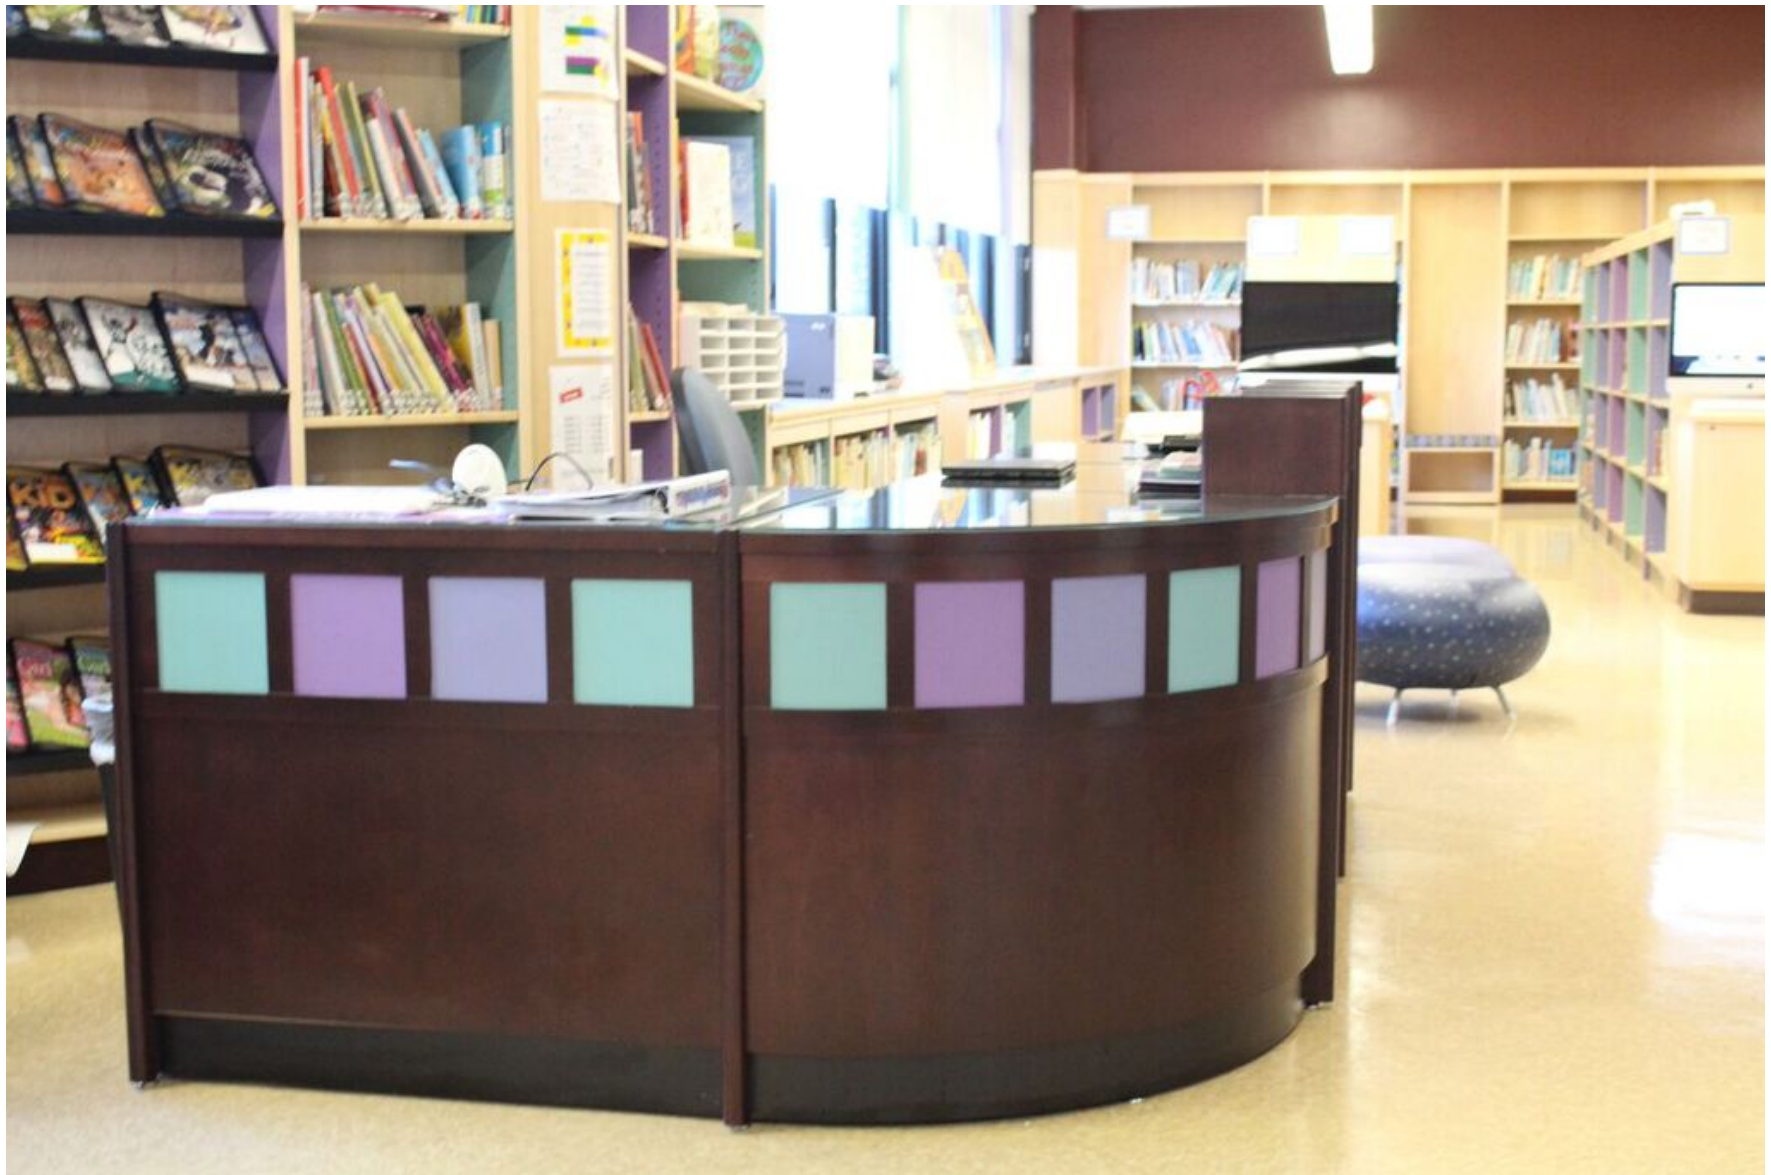

## Norman J Levy Lakeside School - Merrick, NY

Blumen Table & Stools with Color Coordinated Pin-Fast Shelving

Norman J. Levy Lakeside School - Merrick, NY

Color Coordinated CRI Service Desk

Oakland 81<sup>st</sup> Ave. Branch Library – Oakland, CA