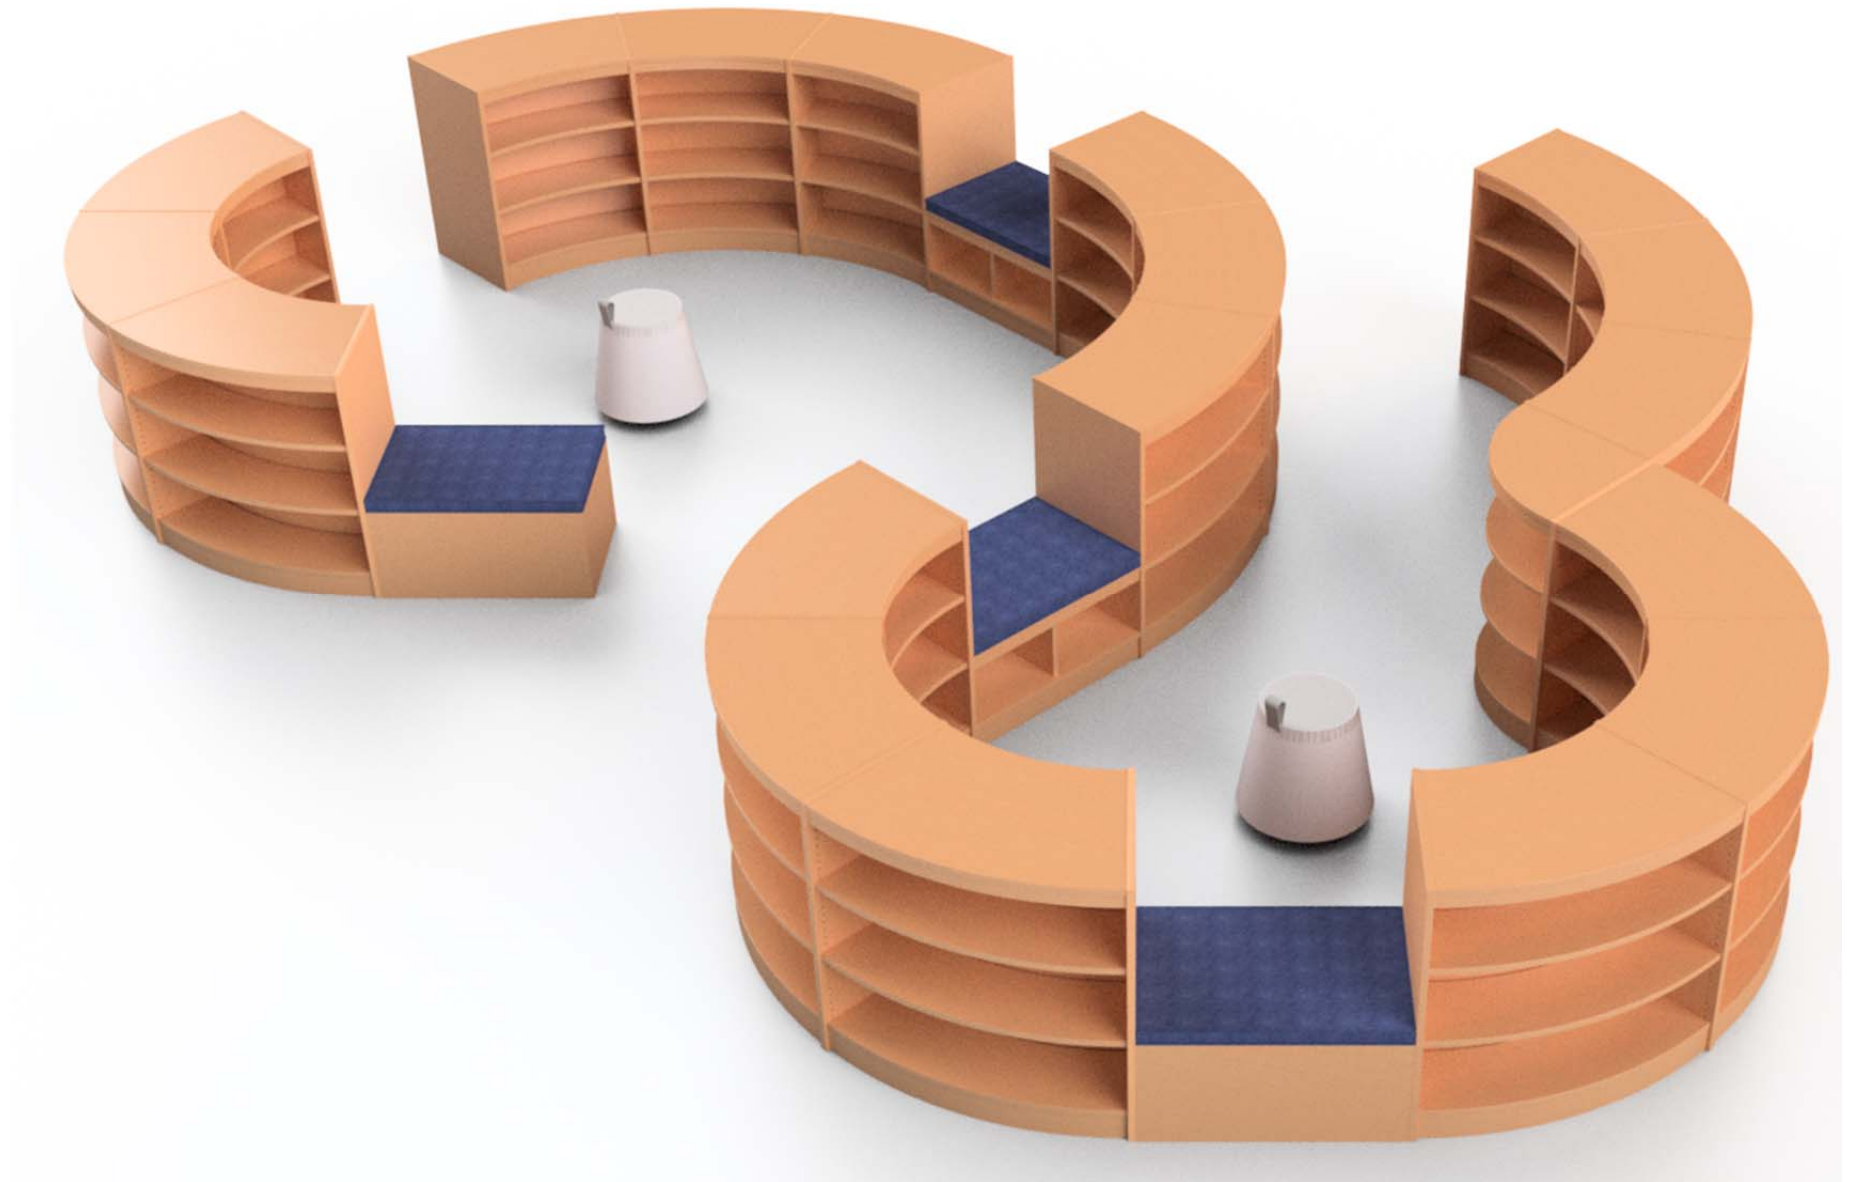

## West Hollywood Library – West Hollywood, CA

Custom Teen Area Collaborative Table with Power & Computer Workstations

VERGE – Curved Shelving

VERGE – Curved Shelving

VERGE – Curved Shelving